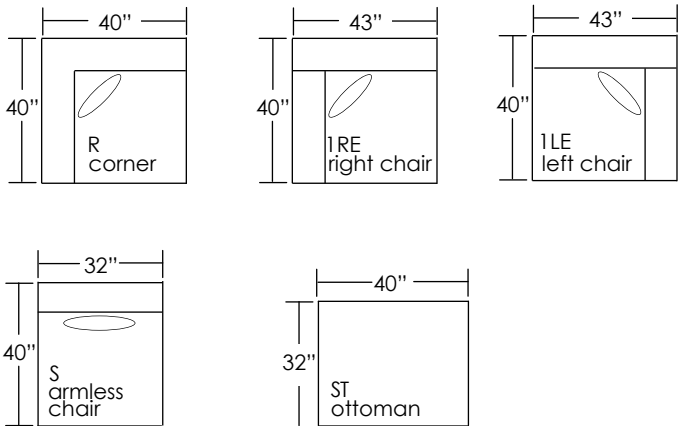

# B-9013

## pillows

<b>armless chair</b>	1 throw pillow 18x18
<b>corner</b>	1 throw pillow 18x18
<b>right/left chair</b>	1 throw pillow 18x18

overall height 26 arm height 20 seat height 14 seat depth 26

**boliya**USA