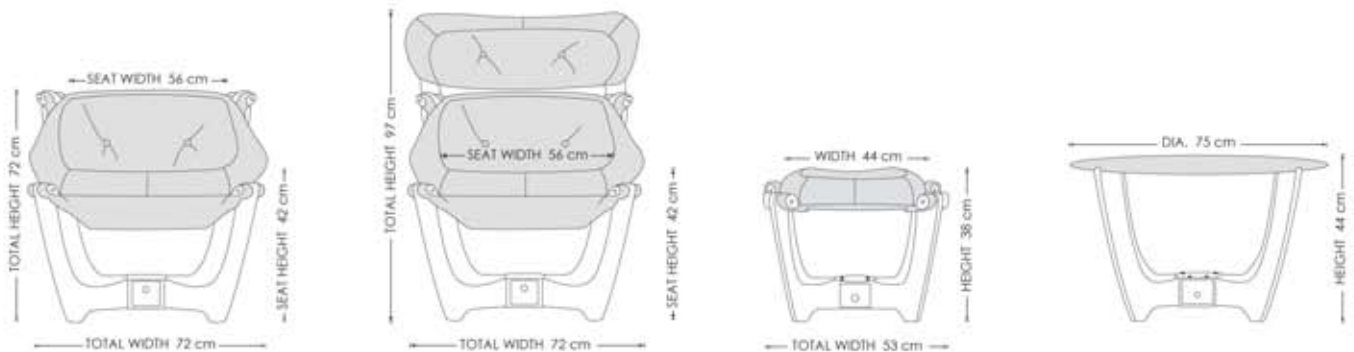

FACTS ABOUT THE LUNA CHAIR & ACCESSORIES

DIMENSIONS

BENEFITS

ONLY THE FINEST MATERIALS Precision cut and temper-bonded laminated wood frame with steel interior structure provides a foundation framework that will endure decades of constant use.

SOFT, SUBTLE LEATHER Only the finest and most durable leather provides the structure required for the Luna Chair's unique Floating Suspension™.

REMARKABLY ADAPTABLE resilient padded seat individually adapts to every person who experiences the Luna Chair's surprising comfort.